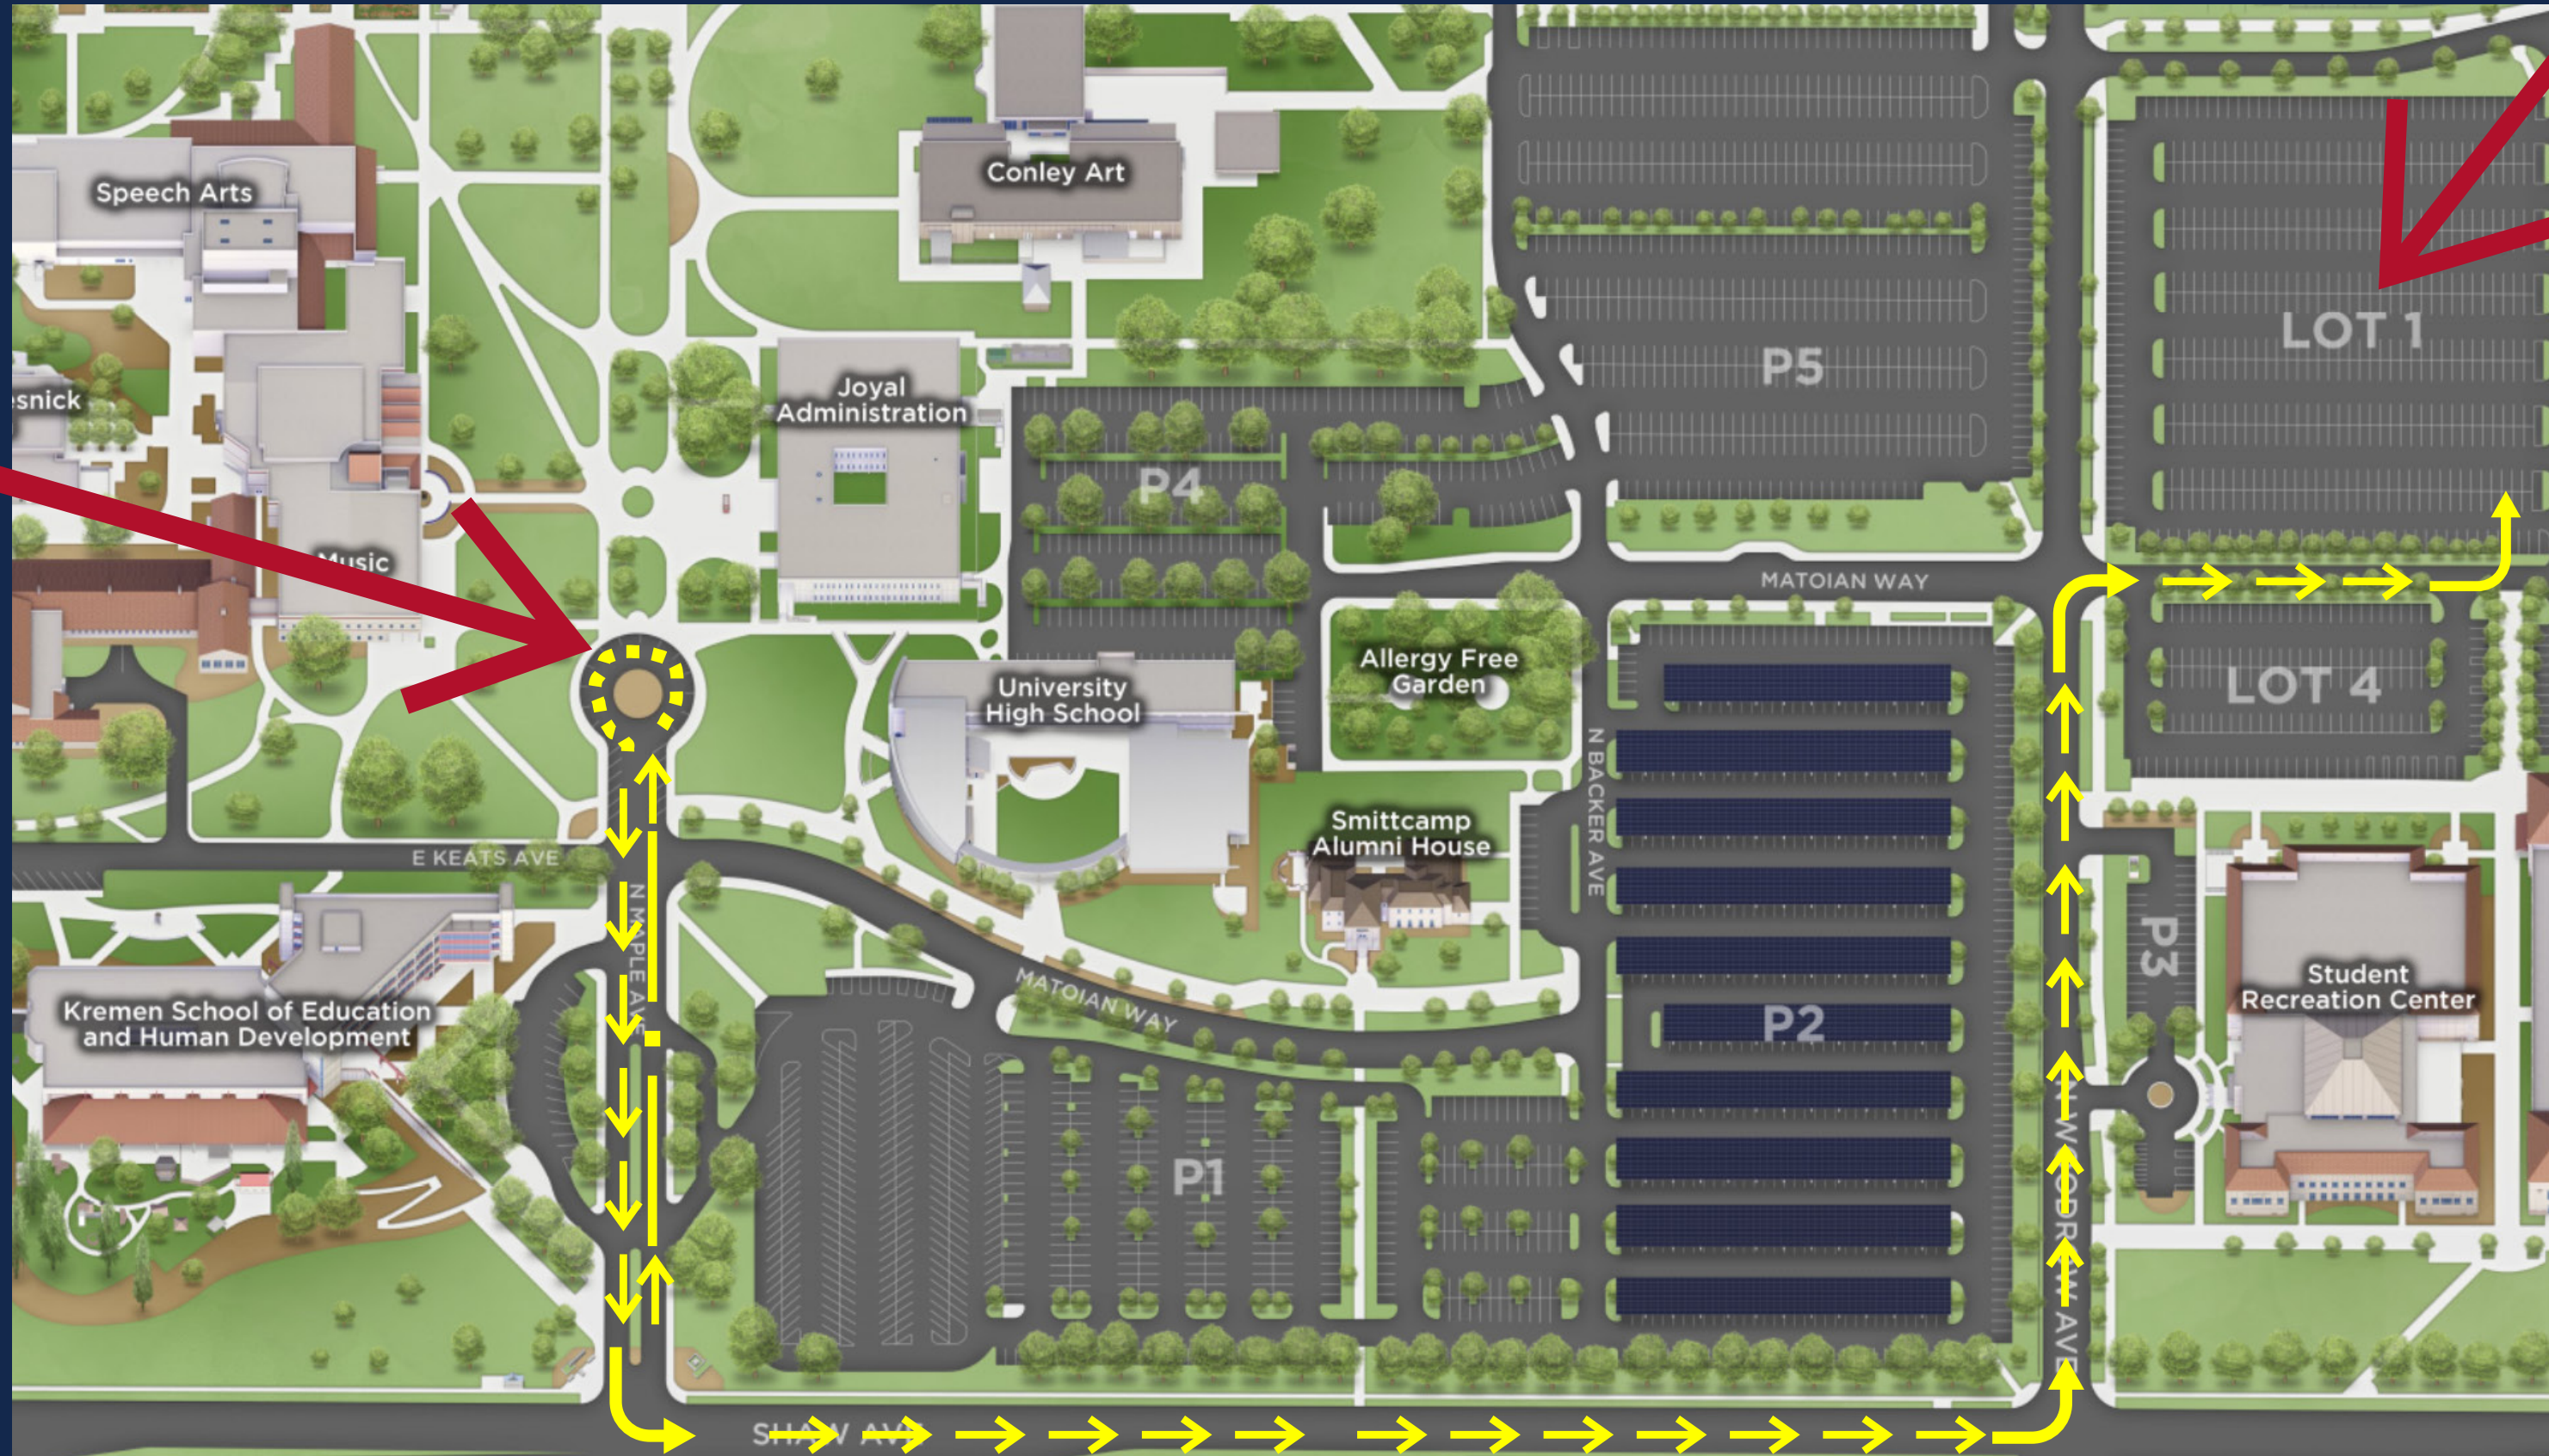

The drop-off location will be at the Maple Roundabout.

Please follow the Yellow Arrows to The Drop off Location Continue to the next page for information

Drop-off Location for Students at the Fresno State Maple Round about.

After dropping off the students, please park in Lot 1.

Please follow the yellow arrows to the parking area after dropping off students.