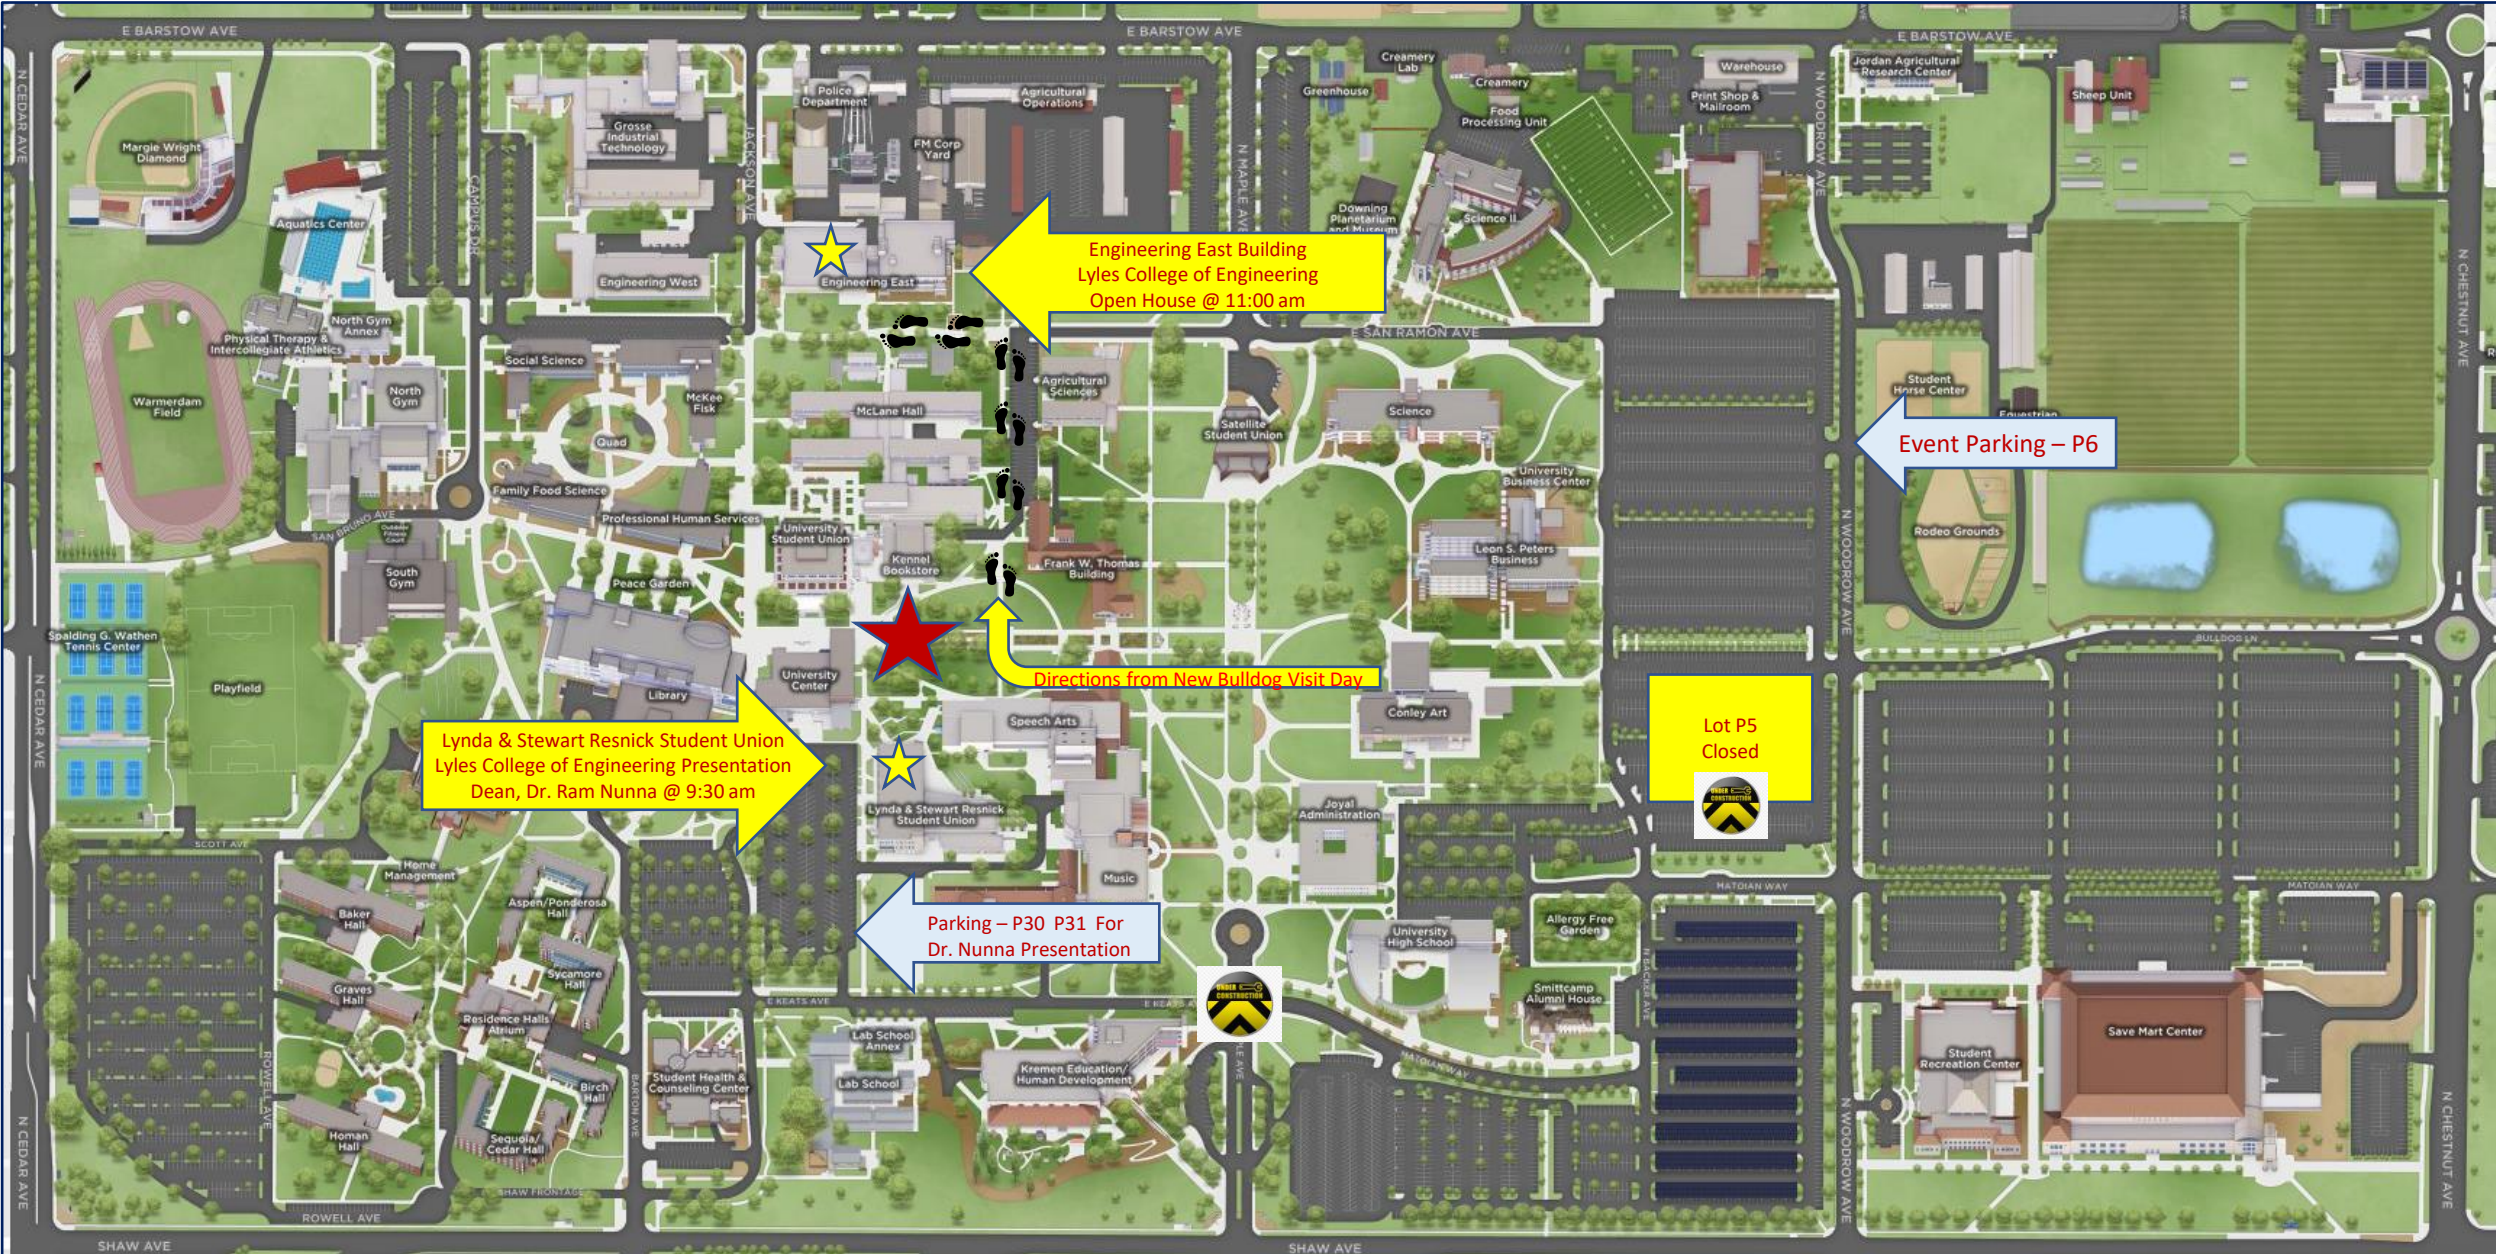

 **New Bulldog Visit Day** (Lyles College of Engineering Open House) 

 **Engineering East Building**
Lyles College of Engineering
Open House @ 11:00 am

 **Event Parking – P6**

 **Directions from New Bulldog Visit Day**

 **Lynda & Stewart Resnick Student Union**
Lyles College of Engineering Presentation
Dean, Dr. Ram Nunna @ 9:30 am

Lot P5 Closed

 **Parking – P30 P31 For Dr. Nunna Presentation**