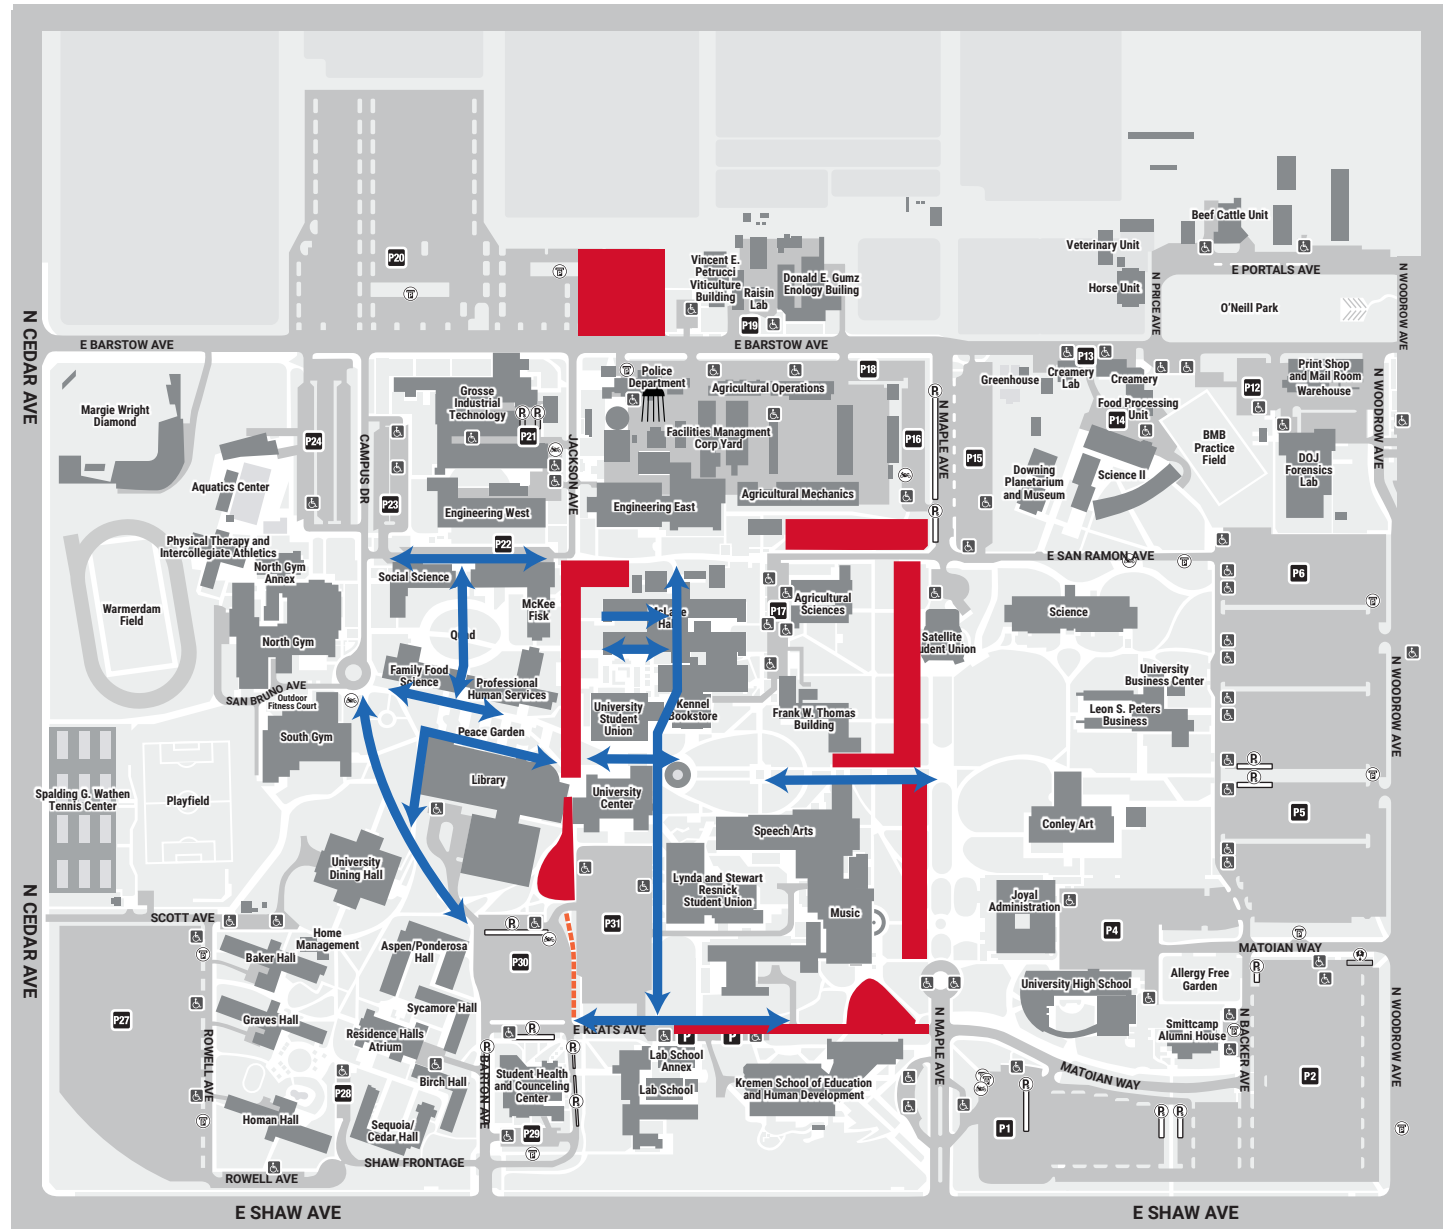

Campus Accessibility Is Our Priority

For inquiries about paratransit (SCOUT)

- Students – call 559.278.1900
or email: ssdstaff@mail.fresnostate.edu
- Employees – call Human Resources at 559.278.2032
or email hr@csufresno.edu

For immediate campus safety concerns

call campus police at 559.278.8400

For Central Utility Plant Replacement Project questions or concerns

call 559.278.2373
email fmcommunication@mail.fresnostate.edu
or scan the QR code below.

Scan the QR code above to access the interactive map online.

Red area = closed (safety fences) | Blue lines = ADA path of travel
Orange dotted line = ADA - path of travel temporarily blocked

Updated: 8/17/2022