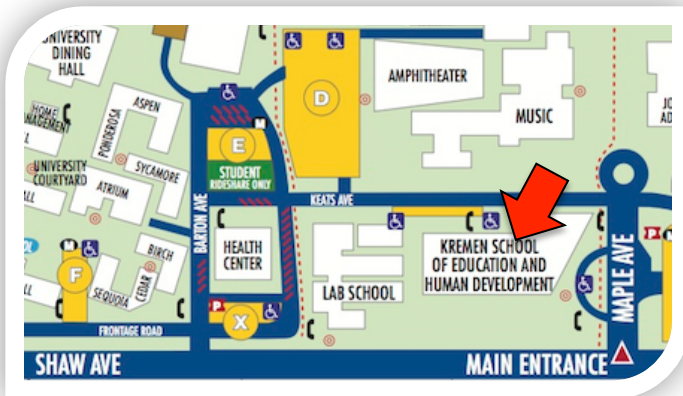

Time: 9:00 a.m. – 3:00 p.m.

(Lunch will be provided)

Location: ED 140 (See map below)

Questions/Comments?
Call 559.278.2693 or 559.278.5796
www.fresnostate.edu/upwardbound

College Conferences are **MANDATORY**.

Madera Students

- Bus departs at 8:00 am at Madera High (Front Office).
- Parents can pick up Madera students at 3:30 p.m. at Madera High (Front Office).

Fresno Students

- Arrive at Fresno State by 8:45 a.m.
- If you DO NOT have a ride, you must let staff know ahead of time so we can issue you a bus token.