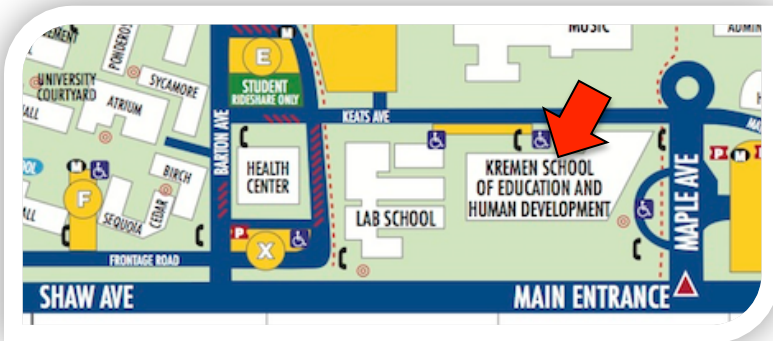

December College Conference

Date: Saturday, December 14th, 2013

Time: 9:00 a.m. – 3:00 p.m.

(Lunch will be provided)

Location: ED 140 → see map

FRESNO STATE

Upward Bound Programs

Topics of Discussion

- Career Exploration & Careers in Science
- Cultural Event
- Financial Aid Workshop
- Senior Lab-complete college applications & scholarships
- Community Service Presentation

Madera High Madera South:

- Bus/van departs at 8:15 am at Madera High (Front Office).
- Parents can pick up Madera students at 3:30 p.m. at Madera High.

Fresno Schools:

- Arrive at Fresno State by 8:45 a.m.
- If you DO NOT have a ride, you must let staff know ahead of time so we can issue you a bus token.

College Conferences are mandatory.

Please bring a pen/pencil & note pad.