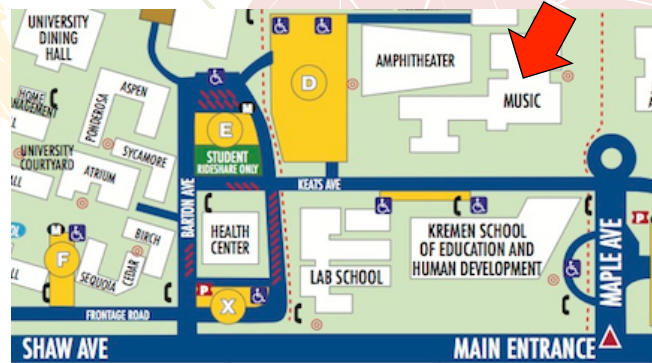

THEME:
School Spirit
Wear your high school gear!

November College Conference

Date: Saturday, November 16th, 2013

Time: 9:00 a.m. – 3:00 p.m.

(Lunch will be provided)

Location: Music 160 → see map below

Topics of Discussion

- Career Exploration
- Study Skills-Note Taking
- Senior Lab-complete college applications & scholarships
- Community Service (bring canned food, cup noodle, and/or toiletry)

Madera High Madera South:

- Bus/van departs at 8:15 am at Madera High (Front Office).
- Parents can pick up Madera students at 3:30 p.m. at Madera High.
- If you haven't turned in your permission slips, please turn in at tutorial before Nov. 15th.